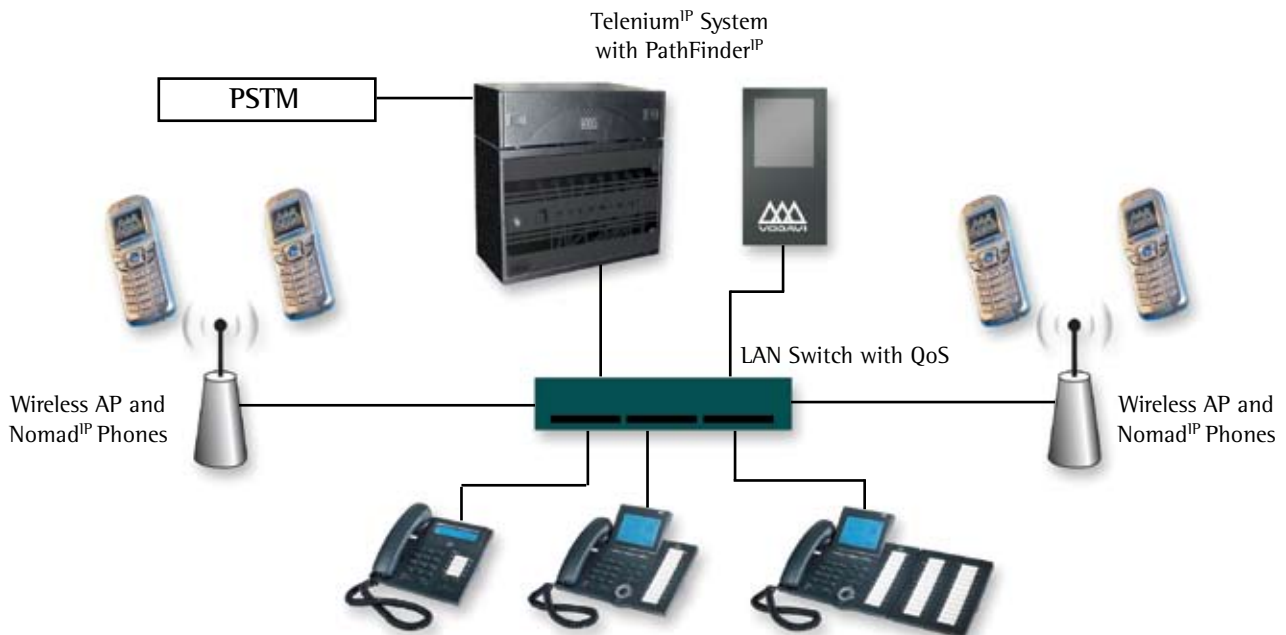

Nomad^{IP} Wireless IP EndPoint offers the following features:

- | | | |
|--|--------------------------------------|----------------------|
| • Push-to-Talk (Telenium ^{IP}) | • Selectable ring tones | • Site survey |
| • SMS text messaging (Telenium ^{IP}) | • Adjustable brightness and contrast | • Phone book |
| • Message wait lamp | • Selectable screen themes | • Call history log |
| • Silent vibrate alert | • Lithium-Ion battery | • Scheduler w/alarms |
| • Navigation pad | • Wireless signal strength meter | • Calculator |

* Some features require specific programming on the Vodavi system. Some features are available only on Telenium^{IP}. Cannot guarantee QoS over the Internet.

Convenient wireless technology on the go...

Specifications and Capacities:

Battery type	Li-ion, 3.7V	Output power	50 mW peak
Battery talk time:	3.5 hours	Wireless network	IEEE 802.11b
Battery standby time:	35 hours	VoIP protocols:	H.323, Vodavi proprietary
Ring tones:	50	VoIP Codecs:	G.711 A/U-Law, G.723.1
		Wireless Encryption:	WEP 64, 128 bit
Display type	65,000 color, 128x128 dot matrix	FCC Part 15 Class B	Y
Icons	10	FCC 68 (hearing aid)	Y
System LCD emulation	16 characters x 2 lines	UL-1950	Y
Size (HxWxD)	122mm x 46.3mm x 24.1mm	CSA C22 no. 950	Y
Weight w/ battery	98 g		
Receive/trans frequency	2.4–2.4835 GHz	Approximate operating range:	50m indoors, 200m line-of-site*

Minimum system and network requirements:

Telenium ^{IP} system software	MFIM/E 3.0Co
XTS-IP system software	MPB 2.2.01
Wireless access point	IEEE 802.11b

* Range available under ideal conditions

For more information, contact your local Vodavi Authorized Dealer or visit our website at: www.vodavi.com